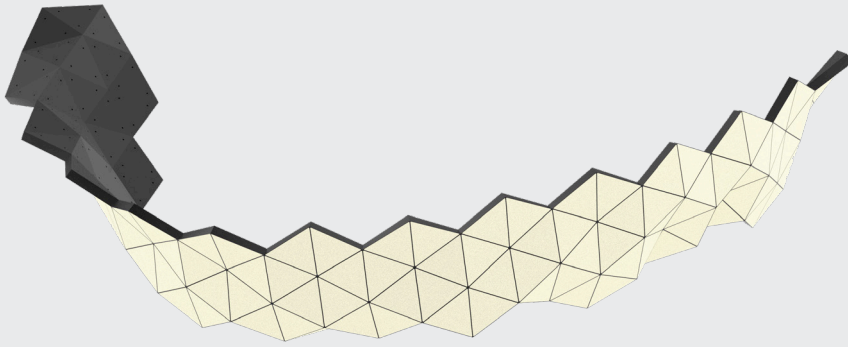

TRI 136

L 183.3 cm / 72.1" W 287.3 cm / 113.1"   LARGE: L 366.6 cm / 144.3" W 574.6 cm / 226.2"

TRI 136.01

L 182.3 cm / 71.7" W 167.5 / 65.9"   LARGE: L 364.6 cm / 143.5" W 335 / 132"

H 257 cm / 101.1"   LARGE: H 514 cm / 202.4"