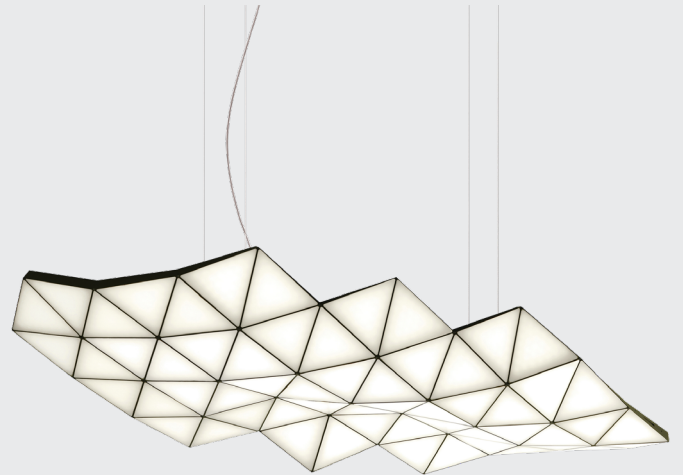

TRI 36

L 136,1 cm / 53.6" W 57,2 cm / 22.5"

TRI 46

L 153,2 cm / 60.3" W 67,2 cm / 26.5"

TRI58

L 169,2 cm / 66.6" W 74,7 cm / 29.4"

TRI 82

L 205 cm / 80.7" W 86,7 cm / 34"