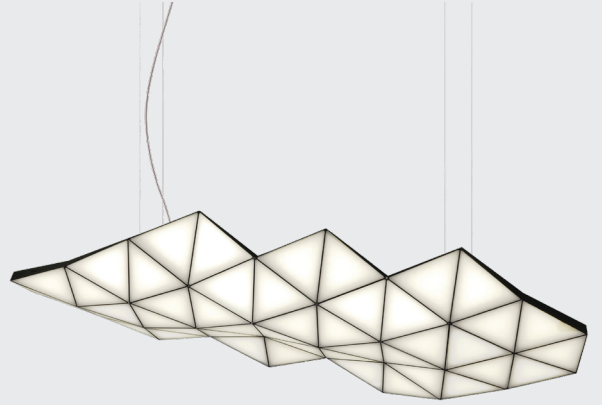

Tokio.

tri light

TRI LIGHT

The perfect triangular tiling honeycomb, the TRI Light. An enlightenment piece for the post-factual era. A paracompact flexible design system that can easily be perpetuated into infinity. For those of us humble enough to understand constraints of mortality it can be custom build to desired size and shape. Milled and anodized, each aluminum triangle shines on its own, creating widely dispersed, harmonious light evoking the importance of the elementary particles. Let the LED shine through.

TRI 18.1

L 85,5 cm / 33.7" W 46 cm / 18.1"

TRI 26

L 119 cm / 46.9" W 46,3 cm / 18.2"

TRI 36

L 136,1 cm / 53.6" W 57,2 cm / 22.5"

TRI 46

L 153,2 cm / 60.3" W 67,2 cm / 26.5"

TRI58

L 169,2 cm / 66.6" W 74,7 cm / 29.4"

TRI 82

L 205 cm / 80.7" W 86,7 cm / 34"

SPECIAL EDITIONS*

*Unique lighting sculptures. Some examples. Other configurations available on request. Each piece is edition of one.