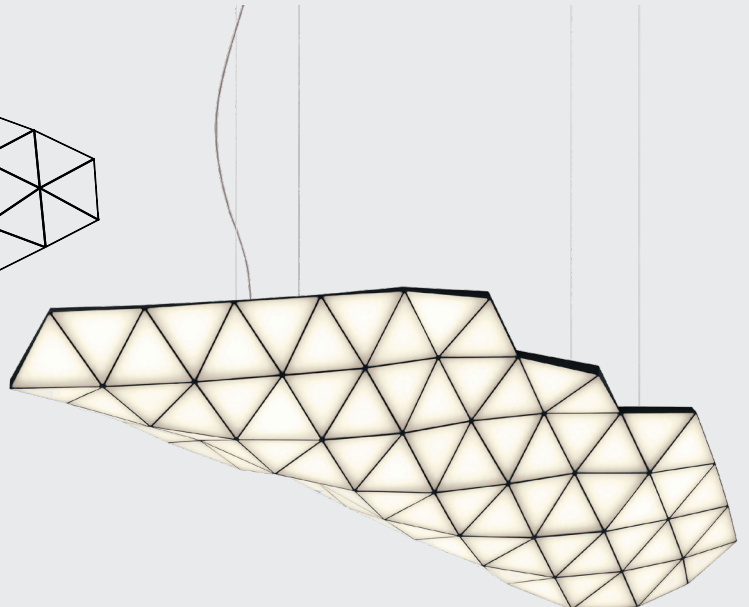

Tokio.

tri light

TRI LIGHT

The perfect triangular tiling honeycomb, the TRI Light. An enlightenment piece for the post-factual era. A paracompact flexible design system that can easily be perpetuated into infinity. For those of us humble enough to understand constraints of mortality it can be custom build to desired size and shape. Milled and anodized, each aluminum triangle shines on its own, creating widely dispersed, harmonious light evoking the importance of the elementary particles. Let the LED shine through.

TRI58

L 169,2 cm / 66.6" W 74,7 cm / 29.4"

TRI 82

L 205 cm / 80.7" W 86,7 cm / 34"

SPECIAL EDITIONS*

*Unique lighting sculptures. Some examples. Other configurations available on request. Each piece is edition of one.

TRI 08

L 83 cm / 32.7" W 29.6 cm / 11.7"

LARGE: L 166 cm / 65.4" W 59.2 cm / 23.3"

TRI 16

L 79.8 cm / 31.4" W 58.2 cm / 23"

LARGE: L 159.6 cm / 62.8" W 116.4 cm / 45.8"

TRI 23

L 88.2 cm / 34.7" W 85 cm / 33.5"