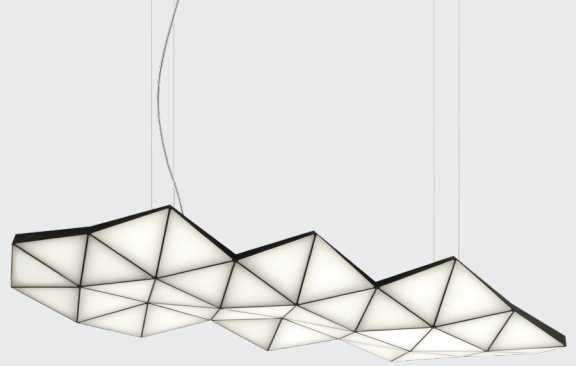

Tokio.

tri light

TRI LIGHT

The perfect triangular tiling honeycomb, the TRI Light. An enlightenment piece for the post-factual era. A paracompact flexible design system that can easily be perpetuated into infinity. For those of us humble enough to understand constraints of mortality it can be custom build to desired size and shape. Milled and anodized, each aluminum triangle shines on its own, creating widely dispersed, harmonious light evoking the importance of the elementary particles. Let the LED shine through.

TRI 18.1

L 85,5 cm / 33.7" W 46 cm / 18.1"

TRI 26

L 119 cm / 46.9" W 46,3 cm / 18.2"

TRI 36

L 136,1 cm / 53.6" W 57,2 cm / 22.5"

TRI 46

L 153,2 cm / 60.3" W 67,2 cm / 26.5"

TRI58

L 169,2 cm / 66.6" W 74,7 cm / 29.4"

TRI 82

L 205 cm / 80.7" W 86,7 cm / 34"

SPECIAL EDITIONS*

*Unique lighting sculptures. Some examples. Other configurations available on request. Each piece is edition of one.