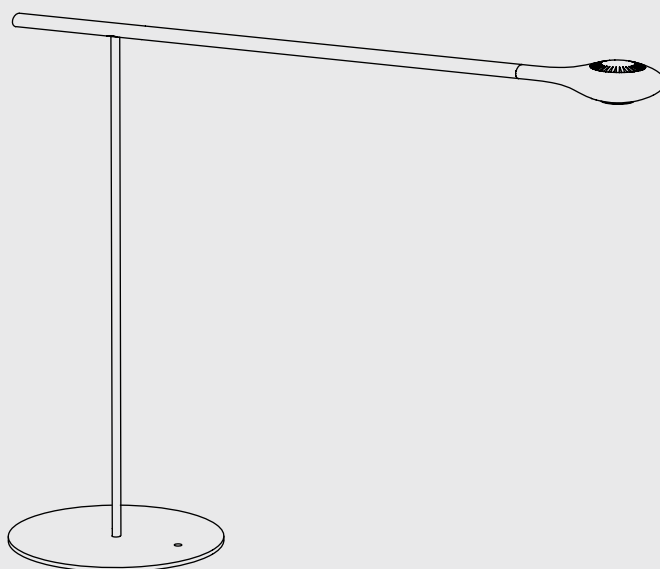

Tokio.

carbon light

CARBON LIGHT TABLE LAMP

A new addition to CARBON LIGHT product family is a high tech LED task lamp made of carbon fibre. It's sleek organic yet minimal appearance will find its place on the desktop of any serious design connoisseur.

In 2014 Carbon Light, a high-performance modular LED suspension light, was selected as a finalist in lighting products at the Architizer Awards.

TECHNICAL DATA

Made in carbon fiber with a metal base. Matte finish in natural carbon fiber appearance. Metal base in matte black. Custom colors available. 4,6 W LED, 3000 K, 443 lm, CRI90 min. Dimmable with a touch less sensor switch. 110 V - 240 V

DIMENSIONS

CARBO1T